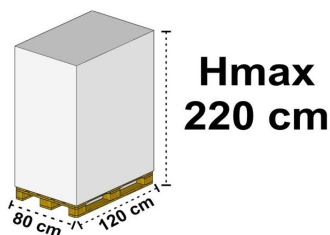

L - Length (cm): 27,00
W - Width (cm): 27,00
H - Height (cm): 23,00
Gross Weight (Kg): 6,60
Volume (L): 16,76

Box Code: SC711
Quantity pieces per pack: 120 Quantity boxes per pallet: 56
Pack Quantity: 1 Total Weight¹ (Kg): 369,60
Quantity pieces per box: 120