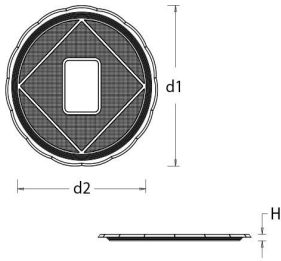

Alcas

1963

**YOUR PARTNER
IN SWEET
CREATIONS.**

Alcas s.p.a.
Headquarters
Via Livorno, 21/23
Firenze (FI)
Italy
Tel. +39 055 732591
VAT IT00786080481

PRODUCT

Item Code: 017008240 EAN Code: 8011248000235
Item Description: MEDORO TRAY N.T. Ø 24CM
Material: PET/PP Technology: Molding Thermoforming
Color: Gold

Restriction in use:

SPECIFICATIONS

L - Length (mm): Net Weight (g): 48,20
B - Width (mm): Capacity (cm³):
H - Height (mm): 10,00
d1 - Internal Diameter (mm): 240,00
d2 - External Diameter (mm): 204,00

Note: BACKSIDE: BROWN

Technical data may vary without notice and are not binding. Weights, measures and thickness may vary by +/- 5%

PACKAGING

L - Length (cm): 27,00
W - Width (cm): 27,00
H - Height (cm): 23,00
Gross Weight (Kg): 6,60
Volume (L): 16,76