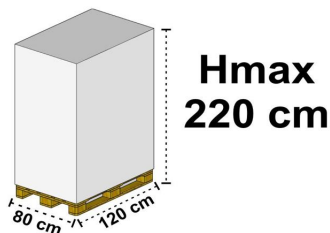

L - Length (cm): 36,50
W - Width (cm): 38,00
H - Height (cm): 19,00
Gross Weight (Kg): 9,10
Volume (L): 26,35

Box Code: SC641
Quantity pieces per pack: 60 Quantity boxes per pallet: 30
Pack Quantity: 1 Total Weight¹ (Kg): 273,00
Quantity pieces per box: 60