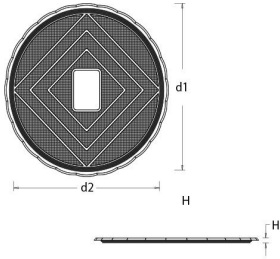

Alcas

1963

YOUR PARTNER IN SWEET CREATIONS.

Alcas s.p.a.
Headquarters
Via Livorno, 21/23
Firenze (FI)
Italy
Tel. +39 055 732591
VAT IT00786080481

DATASHEET

PRODUCT

Item Code: 017008340 EAN Code: 8011248000334
Item Description: MEDORO TRAY N.T. Ø 34CM
Material: PET (Polyethylene Terephthalat) Technology: Molding Thermoforming
Color: Gold

Restriction in use:

SPECIFICATIONS

L - Length (mm): Net Weight (g): 140,80
B - Width (mm): Capacity (cm³):
H - Height (mm): 10,00
d1 - Internal Diameter (mm): 340,00
d2 - External Diameter (mm): 304,00

Note: BACKSIDE: BROWN

Technical data may vary without notice and are not binding. Weights, measures and thickness may vary by +/- 5%

PACKAGING

L - Length (cm): 36,50
W - Width (cm): 38,00
H - Height (cm): 19,00
Gross Weight (Kg): 9,10
Volume (L): 26,35