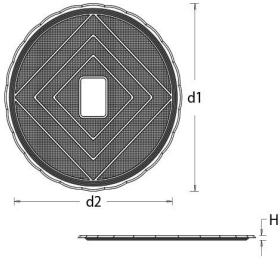

Alcas

1963

YOUR PARTNER IN SWEET CREATIONS.

Alcas s.p.a.
Headquarters
Via Livorno, 21/23
Firenze (FI)
Italy
Tel. +39 055 732591
VAT IT00786080481

PRODUCT

Item Code: 017008380 EAN Code: 8011248000372
Item Description: MEDORO TRAY N.T. Ø 38CM
Material: PET (Polyethylene Terephthalat) Technology: Molding Thermoforming
Color: Gold

Restriction in use:

SPECIFICATIONS

L - Length (mm): Net Weight (g): 179,00
B - Width (mm): Capacity (cm³):
H - Height (mm): 10,00
d1 - Internal Diameter (mm): 380,00
d2 - External Diameter (mm): 344,00

Note: BACKSIDE: BROWN

Technical data may vary without notice and are not binding. Weights, measures and thickness may vary by +/- 5%

PACKAGING

L - Length (cm): 41,00
W - Width (cm): 41,00
H - Height (cm): 21,00
Gross Weight (Kg): 11,20
Volume (L): 35,30