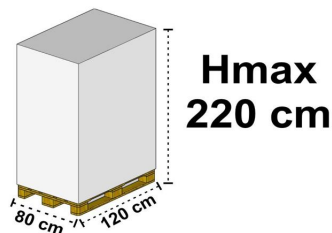

Restriction in use:

SPECIFICATIONS

L - Length (mm): Net Weight (g): 179,00
B - Width (mm): Capacity (cm³):
H - Height (mm): 10,00
d1 - Internal Diameter (mm): 380,00
d2 - External Diameter (mm): 344,00

Note: BACKSIDE: BROWN

Technical data may vary without notice and are not binding. Weights, measures and thickness may vary by +/- 5%

PACKAGING

L - Length (cm): 41,00
W - Width (cm): 41,00
H - Height (cm): 21,00
Gross Weight (Kg): 11,20
Volume (L): 35,30

Box Code: SC664
Quantity pieces per pack: 60 Quantity boxes per pallet: 30
Pack Quantity: 1 Total Weight¹ (Kg): 336,00
Quantity pieces per box: 60

¹ The Total Weight does not include the pallet.

ENVIRONMENTAL LABELLING