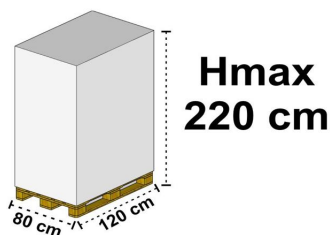

L - Length (cm): 31,00
W - Width (cm): 31,00
H - Height (cm): 21,00
Gross Weight (Kg): 6,20
Volume (L): 20,18

Box Code: SC720
Quantity pieces per pack: 75 Quantity boxes per pallet: 56
Pack Quantity: 2 Total Weight¹ (Kg): 347,20
Quantity pieces per box: 150