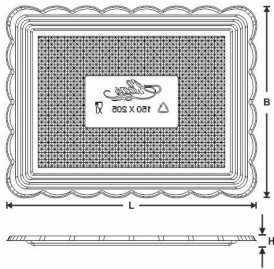

Alcas

1963

YOUR PARTNER IN SWEET CREATIONS.

Alcas s.p.a.
Headquarters
Via Livorno, 21/23
Firenze (FI)
Italy
Tel. +39 055 732591
VAT IT00786080481

DATASHEET

PRODUCT

Item Code: 018008000 EAN Code: 8011248000433
Item Description: RECT. MEDORO TRAY 15X20 CM
Material: PET (Polyethylene Terephthalat) Technology: Molding Thermoforming
Color: Gold

Restriction in use:

SPECIFICATIONS

L - Length (mm): 200,00 Net Weight (g): 38,00
B - Width (mm): 150,00 Capacity (cm³):
H - Height (mm): 10,00
d1 - Internal Diameter (mm):
d2 - External Diameter (mm):

Note: BACKSIDE: BROWN

Technical data may vary without notice and are not binding. Weights, measures and thickness may vary by +/- 5%

PACKAGING

L - Length (cm): 31,00
W - Width (cm): 31,00
H - Height (cm): 21,00
Gross Weight (Kg): 6,20
Volume (L): 20,18

Box Code: SC720
Quantity pieces per pack: 75 Quantity boxes per pallet: 56
Pack Quantity: 2 Total Weight¹ (Kg): 347,20
Quantity pieces per box: 150

¹ The Total Weight does not include the pallet.

ENVIRONMENTAL LABELLING