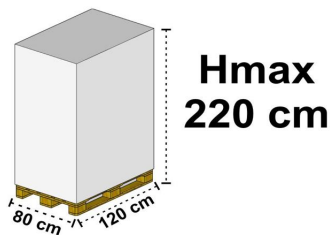

Restriction in use:

SPECIFICATIONS

L - Length (mm): 320,00 Net Weight (g): 65,00
 B - Width (mm): 220,00 Capacity (cm³):
 H - Height (mm): 23,00
 d1 - Internal Diameter (mm):
 d2 - External Diameter (mm):

Note: BACKSIDE: BROWN

Technical data may vary without notice and are not binding. Weights, measures and thickness may vary by +/- 5%

PACKAGING

L - Length (cm): 26,00
 W - Width (cm): 35,00
 H - Height (cm): 26,00
 Gross Weight (Kg): 10,30
 Volume (L): 23,66

Box Code: SC601
 Quantity pieces per pack: 50 Quantity boxes per pallet: 50
 Pack Quantity: 3 Total Weight¹ (Kg): 515,00
 Quantity pieces per box: 150

¹ The Total Weight does not include the pallet.

ENVIRONMENTAL LABELLING