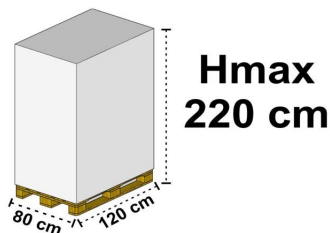

Restriction in use:

SPECIFICATIONS

L - Length (mm): 345,00 Net Weight (g): 82,60
 B - Width (mm): 250,00 Capacity (cm³):
 H - Height (mm): 24,00
 d1 - Internal Diameter (mm):
 d2 - External Diameter (mm):

Note: BACKSIDE: BROWN

Technical data may vary without notice and are not binding. Weights, measures and thickness may vary by +/- 5%

PACKAGING

L - Length (cm): 26,00
 W - Width (cm): 35,00
 H - Height (cm): 26,00
 Gross Weight (Kg): 9,05
 Volume (L): 23,66

Box Code: SC601
 Quantity pieces per pack: 50 Quantity boxes per pallet: 45
 Pack Quantity: 2 Total Weight¹ (Kg): 407,25
 Quantity pieces per box: 100

¹ The Total Weight does not include the pallet.

ENVIRONMENTAL LABELLING