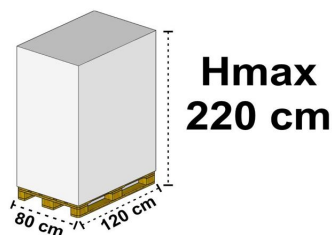

Restriction in use:

SPECIFICATIONS

L - Length (mm): 375,00 Net Weight (g): 110,00
 B - Width (mm): 280,00 Capacity (cm³):
 H - Height (mm): 24,00
 d1 - Internal Diameter (mm):
 d2 - External Diameter (mm):

Note: BACKSIDE: BROWN

Technical data may vary without notice and are not binding. Weights, measures and thickness may vary by +/- 5%

PACKAGING

L - Length (cm): 30,50
 W - Width (cm): 42,00
 H - Height (cm): 21,50
 Gross Weight (Kg): 11,70
 Volume (L): 27,54

Box Code: SC621
 Quantity pieces per pack: 50 Quantity boxes per pallet: 36
 Pack Quantity: 2 Total Weight¹ (Kg): 421,20
 Quantity pieces per box: 100

¹ The Total Weight does not include the pallet.

ENVIRONMENTAL LABELLING