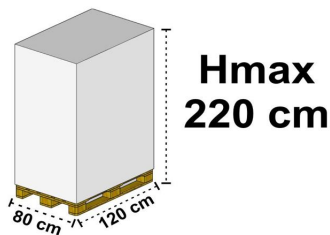

L - Length (cm): 26,00
W - Width (cm): 35,00
H - Height (cm): 23,00
Gross Weight (Kg): 6,05
Volume (L): 20,93

Box Code: SC739
Quantity pieces per pack: 60 Quantity boxes per pallet: 54
Pack Quantity: 2 Total Weight¹ (Kg): 326,70
Quantity pieces per box: 120