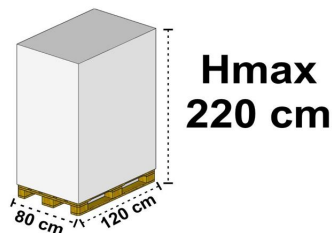

L - Length (cm): 33,00
W - Width (cm): 42,50
H - Height (cm): 26,50
Gross Weight (Kg): 3,80
Volume (L): 37,16

Box Code: SC737
Quantity pieces per pack: 60
Pack Quantity: 1
Quantity pieces per box: 60