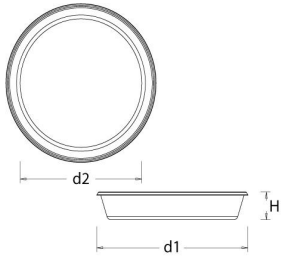

Alcas

1963

**YOUR PARTNER IN SWEET CREATIONS.**

Alcas s.p.a.  
Headquarters  
Via Livorno, 21/23  
Firenze (FI)  
Italy  
Tel. +39 055 732591  
VAT IT00786080481

PRODUCT

Item Code: 022008200 EAN Code: 8011248026242  
Item Description: CHARLOTTE BAVARIAN CONTAINER Ø20  
Material: PET (Polyethylene Terephthalat) Technology: Molding Thermoforming  
Color: Gold

Restriction in use:

SPECIFICATIONS

L - Length (mm): Net Weight (g): 34,00  
B - Width (mm): Capacity (cm<sup>3</sup>):  
H - Height (mm): 42,00  
d1 - Internal Diameter (mm): 200,00  
d2 - External Diameter (mm): 165,00

Note:

Technical data may vary without notice and are not binding. Weights, measures and thickness may vary by +/- 5%

PACKAGING

L - Length (cm): 26,00  
W - Width (cm): 35,00  
H - Height (cm): 23,00  
Gross Weight (Kg): 4,80  
Volume (L): 20,93