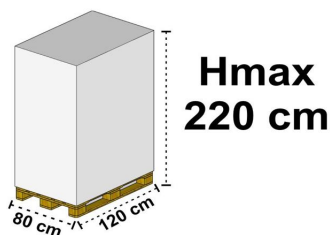

L - Length (cm): 26,00
W - Width (cm): 35,00
H - Height (cm): 23,00
Gross Weight (Kg): 4,80
Volume (L): 20,93

Box Code: SC739
Quantity pieces per pack: 60 Quantity boxes per pallet: 50
Pack Quantity: 2 Total Weight¹ (Kg): 240,00
Quantity pieces per box: 120