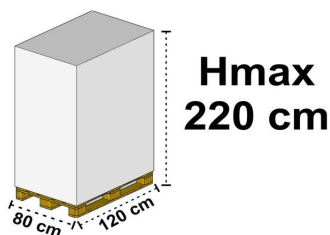

Restriction in use:

SPECIFICATIONS

L - Length (mm): Net Weight (g): 41,00
 B - Width (mm): Capacity (cm³):
 H - Height (mm): 10,00
 d1 - Internal Diameter (mm): 220,00
 d2 - External Diameter (mm): 120,00

Note:

Technical data may vary without notice and are not binding. Weights, measures and thickness may vary by +/- 5%

PACKAGING

L - Length (cm): 23,50
 W - Width (cm): 23,50
 H - Height (cm): 21,00
 Gross Weight (Kg): 4,30
 Volume (L): 11,59

Box Code: SC719
 Quantity pieces per pack: 125 Quantity boxes per pallet: 60
 Pack Quantity: 1 Total Weight¹ (Kg): 258,00
 Quantity pieces per box: 125

¹ The Total Weight does not include the pallet.

ENVIRONMENTAL LABELLING