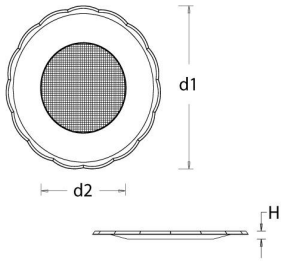

Alcas

1963

YOUR PARTNER IN SWEET CREATIONS.

Alcas s.p.a.
 Headquarters
 Via Livorno, 21/23
 Firenze (FI)
 Italy
 Tel. +39 055 732591
 VAT IT00786080481

PRODUCT

Item Code: 027002220 EAN Code: 8011248048190
 Item Description: MEDORO TRAY N.T. Ø 22CM
 Material: PET (Polyethylene Terephthalat) Technology: Molding Thermoforming
 Color: White

Restriction in use:

SPECIFICATIONS

L - Length (mm): Net Weight (g): 41,00
 B - Width (mm): Capacity (cm³):
 H - Height (mm): 10,00
 d1 - Internal Diameter (mm): 220,00
 d2 - External Diameter (mm): 120,00

Note:

Technical data may vary without notice and are not binding. Weights, measures and thickness may vary by +/- 5%

PACKAGING

L - Length (cm): 23,50
 W - Width (cm): 23,50
 H - Height (cm): 21,00
 Gross Weight (Kg): 4,30
 Volume (L): 11,59