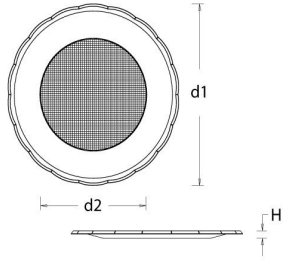

Alcas

1963

YOUR PARTNER IN SWEET CREATIONS.

Alcas s.p.a. Headquarters Via Livorno, 21/23 Firenze (FI) Italy Tel. +39 055 732591 VAT IT00786080481

PRODUCT

Item Code: 027002260 EAN Code: 8011248048237
Item Description: MEDORO TRAY V.T. Ø 26CM
Material: PET (Polyethylene Terephthalat) Technology: Molding Thermoforming
Color: White

Restriction in use:

SPECIFICATIONS

L - Length (mm): Net Weight (g): 57,00
B - Width (mm): Capacity (cm³):
H - Height (mm): 10,00
d1 - Internal Diameter (mm): 260,00
d2 - External Diameter (mm): 160,00

Note:

Technical data may vary without notice and are not binding. Weights, measures and thickness may vary by +/- 5%

PACKAGING

L - Length (cm): 27,00
W - Width (cm): 27,00
H - Height (cm): 23,00
Gross Weight (Kg): 7,50
Volume (L): 16,76