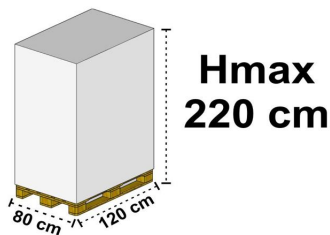

L - Length (cm): 27,00
W - Width (cm): 27,00
H - Height (cm): 23,00
Gross Weight (Kg): 7,50
Volume (L): 16,76

Box Code: SC711
Quantity pieces per pack: 120 Quantity boxes per pallet: 56
Pack Quantity: 1 Total Weight¹ (Kg): 420,00
Quantity pieces per box: 120