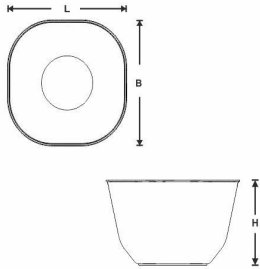

Alcas

1963

**YOUR PARTNER
IN SWEET
CREATIONS.**

Alcas s.p.a.
Headquarters
Via Livorno, 21/23
Firenze (FI)
Italy
Tel. +39 055 732591
VAT IT00786080481

PRODUCT

Item Code: 140005030 EAN Code: 8011248023845
Item Description: SCOOP CUP 170 CC EMERALD GREEN
Material: PP (Polypropylene) Technology: Injection molding
Color: Green

Restriction in use:

SPECIFICATIONS

L - Length (mm): 80,00 Net Weight (g): 8,36
B - Width (mm): 80,00 Capacity (cm³): 184,00
H - Height (mm): 50,00
d1 - Internal Diameter (mm):
d2 - External Diameter (mm):

Note:

Technical data may vary without notice and are not binding. Weights, measures and thickness may vary by +/- 5%

PACKAGING

L - Length (cm): 26,00
W - Width (cm): 35,00
H - Height (cm): 26,00
Gross Weight (Kg): 5,60
Volume (L): 23,66

Box Code: SC601
Quantity pieces per pack: 50 Quantity boxes per pallet: 54
Pack Quantity: 12 Total Weight¹ (Kg): 302,40
Quantity pieces per box: 600

¹ The Total Weight does not include the pallet.

ENVIRONMENTAL LABELLING