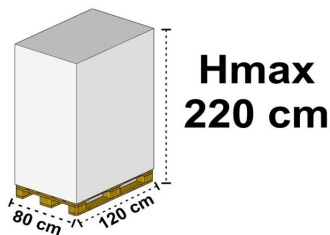

Restriction in use:

SPECIFICATIONS

L - Length (mm): 80,00 Net Weight (g): 8,36
B - Width (mm): 80,00 Capacity (cm³): 184,00
H - Height (mm): 50,00
d1 - Internal Diameter (mm):
d2 - External Diameter (mm):

Note:

Technical data may vary without notice and are not binding. Weights, measures and thickness may vary by +/- 5%

PACKAGING

L - Length (cm): 26,00
W - Width (cm): 35,00
H - Height (cm): 26,00
Gross Weight (Kg): 5,60
Volume (L): 23,66

Box Code: SC601
Quantity pieces per pack: 50 Quantity boxes per pallet: 54
Pack Quantity: 12 Total Weight¹ (Kg): 302,40
Quantity pieces per box: 600

¹ The Total Weight does not include the pallet.

ENVIRONMENTAL LABELLING