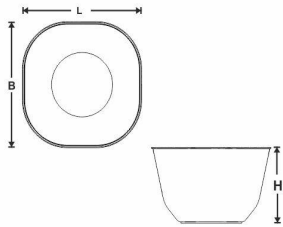

Alcas

1963

YOUR PARTNER IN SWEET CREATIONS.

Alcas s.p.a.
Headquarters
Via Livorno, 21/23
Firenze (FI)
Italy
Tel. +39 055 732591
VAT IT00786080481

PRODUCT

Item Code: 140069050 EAN Code: 8011248023852
Item Description: SCOOP CUP 250 CC PURPLE
Material: PP (Polypropylene) Technology: Injection molding
Color: Purple

Restriction in use:

SPECIFICATIONS

L - Length (mm): 92,00 Net Weight (g): 10,64
B - Width (mm): 92,00 Capacity (cm³): 256,00
H - Height (mm): 56,00
d1 - Internal Diameter (mm):
d2 - External Diameter (mm):

Note:

Technical data may vary without notice and are not binding. Weights, measures and thickness may vary by +/- 5%

PACKAGING

L - Length (cm): 24,00
W - Width (cm): 42,00
H - Height (cm): 37,50
Gross Weight (Kg): 7,40
Volume (L): 37,80

Box Code: SC630
Quantity pieces per pack: 80
Pack Quantity: 8
Quantity pieces per box: 640

¹ The Total Weight does not include the pallet.

ENVIRONMENTAL LABELLING

	MATERIAL	RECYCLING
PRODUCT	PP 5	PLASTICA PLASTIC
PACKAGE	BUSTA BAG LDPE 4	PLASTICA PLASTIC
BOX	PAP 20	CARTA PAPER