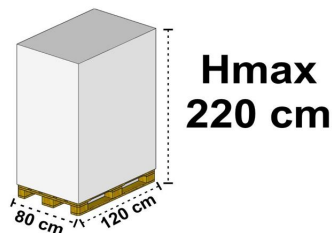

L - Length (cm): 24,00
W - Width (cm): 42,00
H - Height (cm): 37,50
Gross Weight (Kg): 7,40
Volume (L): 37,80

Box Code: SC630
Quantity pieces per pack: 80
Pack Quantity: 8
Quantity pieces per box: 640