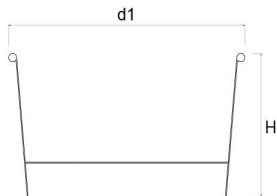

Restriction in use:

SPECIFICATIONS

L - Length (mm): Net Weight (g): 5,50 B - Width (mm): Capacity (cm³): 142,00 H - Height (mm): 46,00 d1 - Internal Diameter (mm): 80,20 d2 - External Diameter (mm):

Note:

Technical data may vary without notice and are not binding. Weights, measures and thickness may vary by +/- 5%

PACKAGING

L - Length (cm): 39,00 W - Width (cm): 39,00 H - Height (cm): 59,00 Gross Weight (Kg): 6,20 Volume (L): 89,73